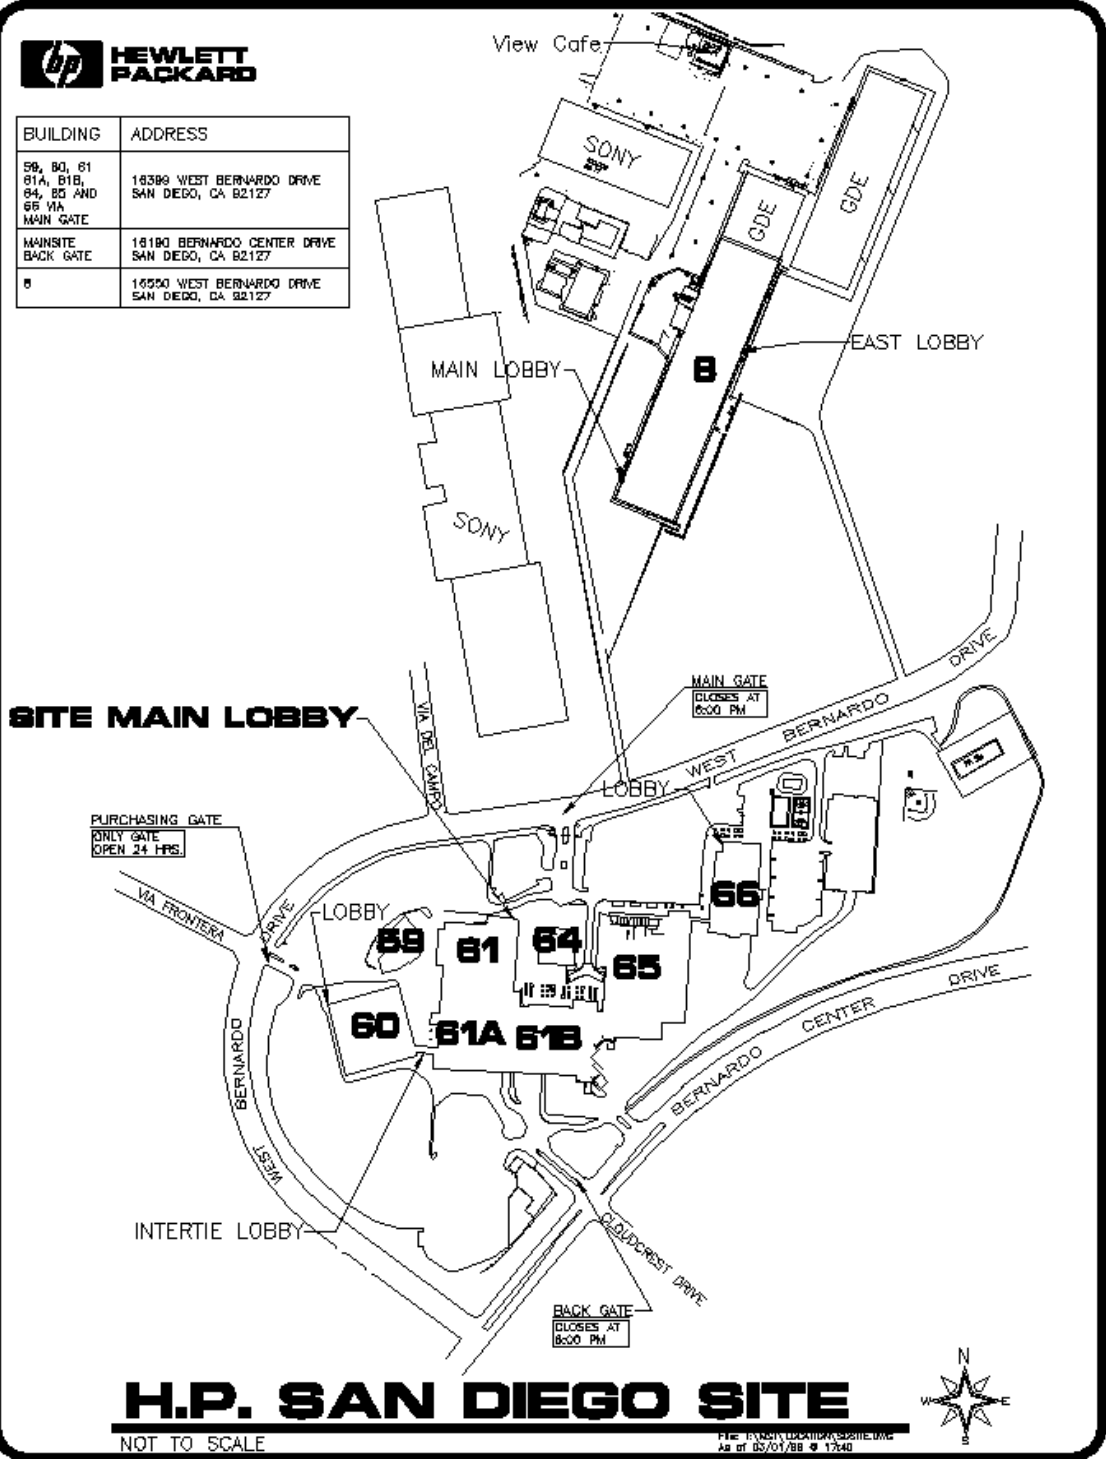

Take Rancho Bernardo Road Exit off I-15 heading west. Turn left (south) at West Bernardo Drive. Enter at HP main gate and follow signs.

BUILDING	ADDRESS
59, 60, 61 61A, 61B, 64, 65 AND 66 VIA MAIN GATE	14389 WEST BERNARDO DRIVE SAN DIEGO, CA 92127
MAINSITE BACK GATE	14180 BERNARDO CENTER DRIVE SAN DIEGO, CA 92127
8	14550 WEST BERNARDO DRIVE SAN DIEGO, CA 92127

Note location of main gate. Registration is in Café of B64.